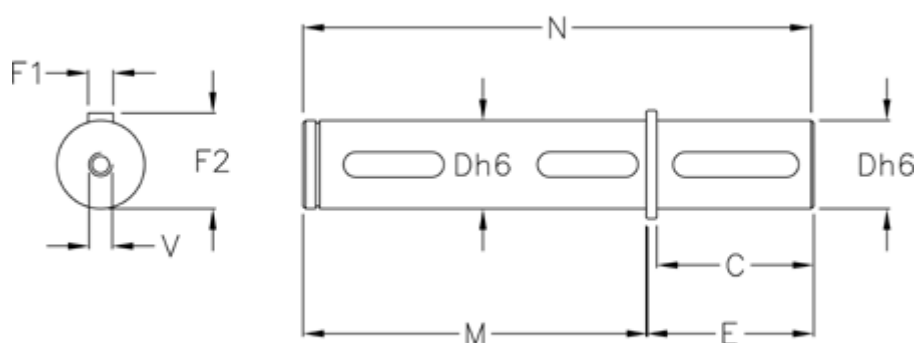

Data Sheet

Article number: 39290720130

Description: Single outputshaft for VF 72 Ø30

Measures

C = 60
D = 30
E = 70
F1 = 8
F2 = 31.0
M = 126
N = 196
V = M8x20